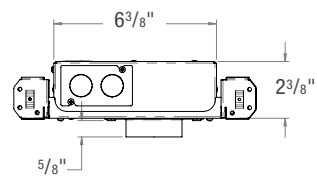

HOUSING AND LIGHT ENGINE LINE DRAWINGS

ED1SNIC
ECO 1" SHALLOW PLENUM