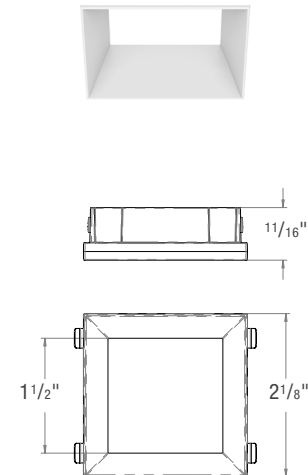

ED1-RTL
Round Trimless

ED1-RWL
Round Wet Location

ED1-SST
Square Standard

ED1-STL
Square Trimless
Trimless Style for use with AIC, ANC, and SNIC models only.

ED1-SWL
Square Wet Location

**ECO 1"
SHALLOW PLENUM**