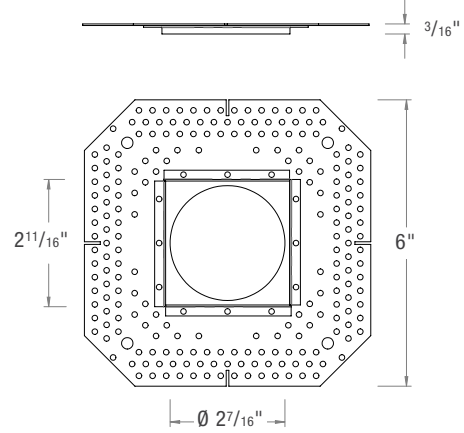

Round Flush Mount Adapter

ED1-S-FMA

Square Flush Mount Adapter

ED1-TC1

Thick Ceiling Adapter

For ceilings 1 1/16" to 1 1/4"

ED1-TC2

Thick Ceiling Adapter