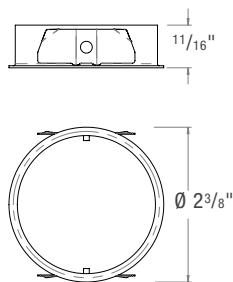

Round Flush Mount Adapter

ED1-S-FMA

Square Flush Mount Adapter

ED1-TC1

Thick Ceiling Adapter

For ceilings 1 1/16" to 1 1/4"

ED1-TC2

Thick Ceiling Adapter