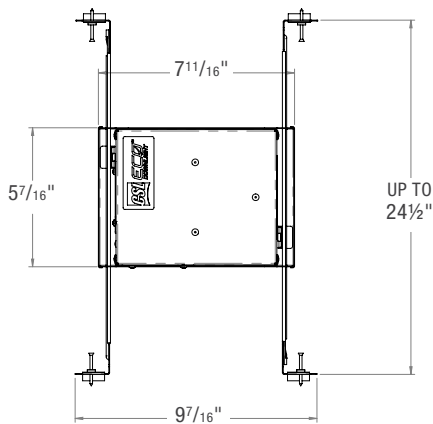

ECO 1"
SHALLOW PLENUM

PROJECT: _____

TYPE: _____

NOTE: _____

SPEC-00271 NEW ECO, 1" SP, V-3.0, UPDATED 05/19/2023

ED1SNIC

HOUSING AND LIGHT ENGINE LINE DRAWINGS

ED1SNIC
ECO 1" SHALLOW PLENUM