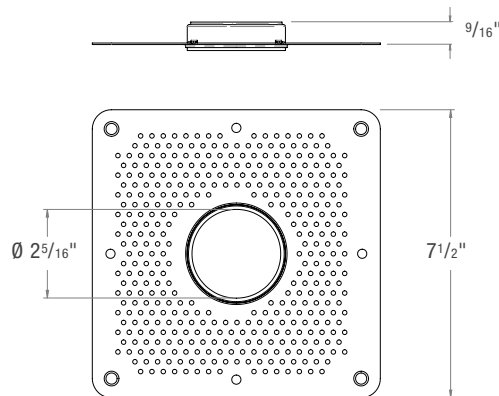

ED1-R-TL

Round Trimless Mudplate

For use with AIC, ANC, SNIC housings only.

ED1-S-TL

Square Trimless Mudplate

For use with AIC, ANC, SNIC housings only.

ED1-R-RMTL

Round Trimless Mudplate