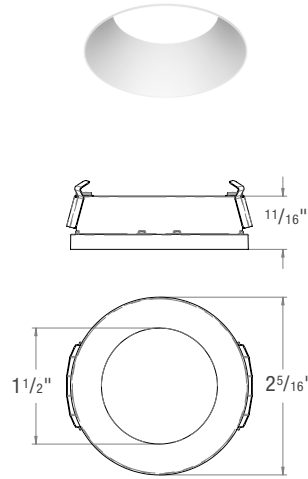

ED1-RTL
Round Trimless

ED1-RWL
Round Wet Location

ED1-SST
Square Standard

ED1-STL
Square Trimless
Trimless Style for use with AIC, ANC, and SNIC models only.

ED1-SWL
Square Wet Location

**ECO 1"
SHALLOW PLENUM**