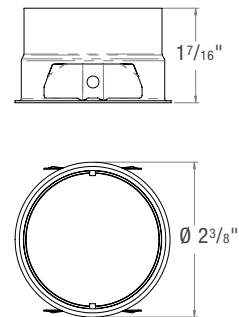

Round Flush Mount Adapter

ED1-S-FMA

Square Flush Mount Adapter

ED1-TC1

Thick Ceiling Adapter

For ceilings 1 1/16" to 1 1/4"

ED1-TC2

Thick Ceiling Adapter