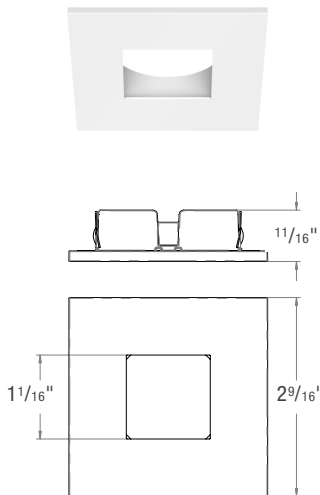

ED1-RTL
Round Trimless

ED1-RWL
Round Wet Location

ED1-SST
Square Standard

ED1-STL
Square Trimless
Trimless Style for use with AIC, ANC, and SNIC models only.

ED1-SWL
Square Wet Location

**ECO 1"
SHALLOW PLENUM**