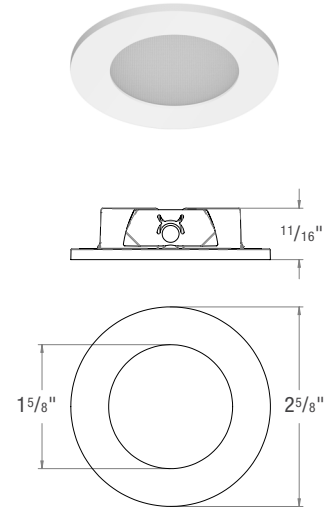

ED1-RTL
Round Trimless

ED1-RWL
Round Wet Location

ED1-SST
Square Standard

ED1-STL
Square Trimless
Trimless Style for use with AIC, ANC, and SNIC models only.

ED1-SWL
Square Wet Location

**ECO 1"
SHALLOW PLENUM**