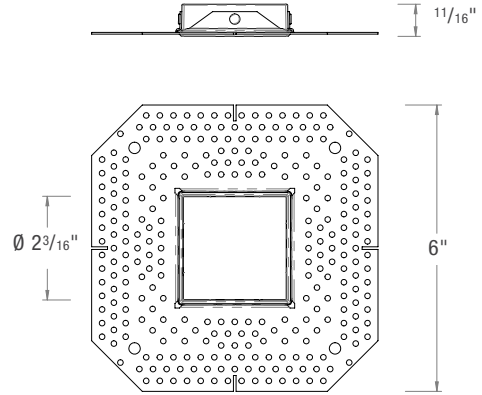

ED1-S-TL

Square Trimless Mudplate

For use with AIC, ANC, SNIC housings only.