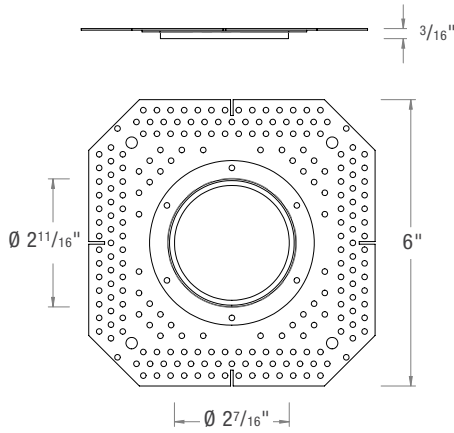

**ECO 1"
SHALLOW PLENUM**

PROJECT: _____

TYPE: _____

NOTE: _____

SPEC-00271 NEW ECO, 1" SP, V-3.0, UPDATED 05/19/2023

ED1SNIC

TRIM ACCESSORIES

ED1-R-FMA

Round Flush Mount Adapter