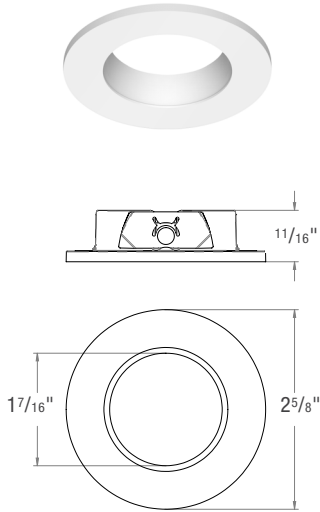

ECO 1" SHALLOW PLENUM

PROJECT: _____

TYPE: _____

NOTE: _____

SPEC-00271 NEW ECO, 1" SP, V-3.0, UPDATED 05/19/2023

ED1SNIC

TRIM STYLES

ED1-RST
Round Standard