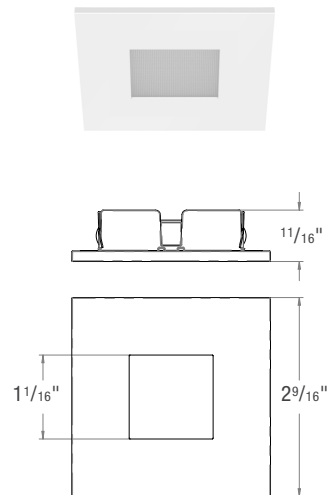

ED1-RTL
Round Trimless

ED1-RWL
Round Wet Location

ED1-SST
Square Standard

ED1-STL
Square Trimless
Trimless Style for use with AIC, ANC, and SNIC models only.

ED1-SWL
Square Wet Location

**ECO 1"
SHALLOW PLENUM**