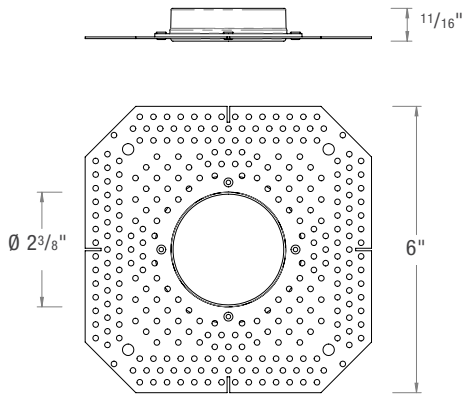

Round Flush Mount Adapter

ED1-S-FMA

Square Flush Mount Adapter

ED1-TC1

Thick Ceiling Adapter

For ceilings 1 1/16" to 1 1/4"

ED1-TC2

Thick Ceiling Adapter

For ceilings 1 5/16" to 2"

**ECO 1"
SHALLOW PLENUM**

PROJECT: _____

TYPE: _____

NOTE: _____

SPEC-00271 NEW ECO, 1" SP, V-3.0, UPDATED 05/19/2023

ED1SNIC

TRIMLESS ACCESSORIES

ED1-R-TL

Round Trimless Mudplate

For use with AIC, ANC, SNIC housings only.

ED1-S-TL

Square Trimless Mudplate

For use with AIC, ANC, SNIC housings only.

ED1-R-RMTL

Round Trimless Mudplate