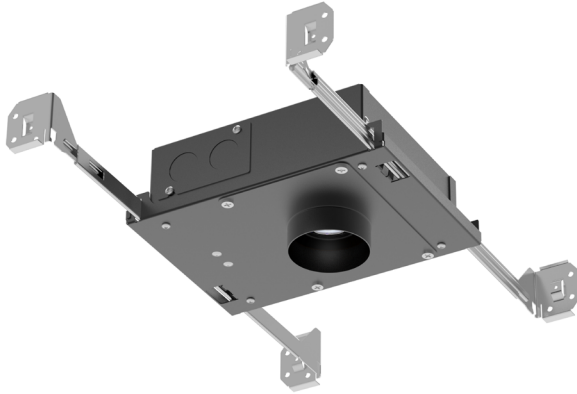

ECO 1" SHALLOW PLENUM

PROJECT: _____

TYPE: _____

NOTE: _____

SPEC-00271 NEW ECO, 1" SP, V-3.0, UPDATED 05/19/2023

ED1SNIC

- The Overachiever, recessed downlight system
- Silent Vu™ Optic Technology provides exceptional light performance with minimal glare
- Installs in low plenum spaces

- New Construction includes (2) galvanized steel adjustable hanger bars
- 5/8" – 2" ceiling thickness
- Min Plenum Height: 2½" Shallow
- Ceiling Material: Drywall, T-bar grid
- Steel junction box with up to (4) ½" knockouts
- Air Tight
- CCEA compliant.