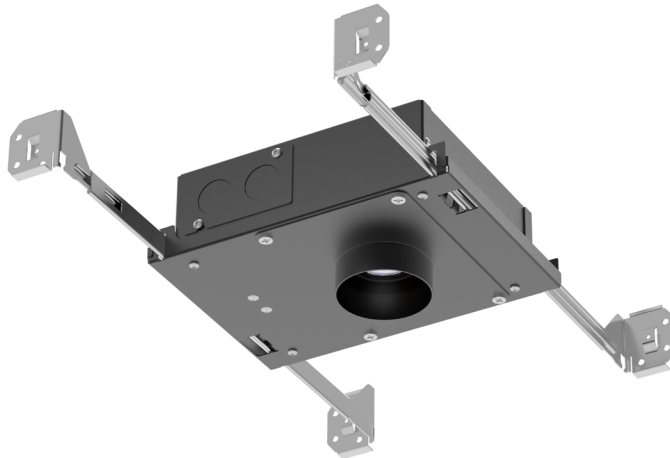

TRIM ACCESSORIES

ECO 1" TRIM ACCESSORIES ORDER MATRIX (Example: ED1-R-TL)

| SIZE | STYLE | |
|-------------|--|---|
| ED1- ECO 1" | R-TL (Round Trimless Mudplate for AIC/ANC/SNIC) | R-FMA (Round Flush Mount Adapter) |
| | R-RMTL (Round Trimless Mudplate for RM/NC) | S-FMA (Square Flush Mount Adapter) |
| | S-TL (Square Trimless Mudplate/Housing Collar) | TC1 (Thick Ceiling Adapter for ceilings 1 ¹ / ₁₆ " to 1 ¹ / ₄ ") |
| | | TC2 (Thick Ceiling Adapter for ceilings 1 ⁵ / ₁₆ " to 2") |

ECO 1"
SHALLOW PLENUM

PROJECT: _____

TYPE: _____

NOTE: _____

SPEC-00271 NEW ECO, 1" SP, V-3.0, UPDATED 05/19/2023

ED1SNIC

HOUSING AND LIGHT ENGINE LINE DRAWINGS

ED1SNIC
ECO 1" SHALLOW PLENUM

ED1-RTL
Round Trimless

ED1-RWL
Round Wet Location

ED1-SST
Square Standard

ED1-STL
Square Trimless
Trimless Style for use with AIC, ANC, and SNIC models only.

ED1-SWL
Square Wet Location

**ECO 1"
SHALLOW PLENUM**